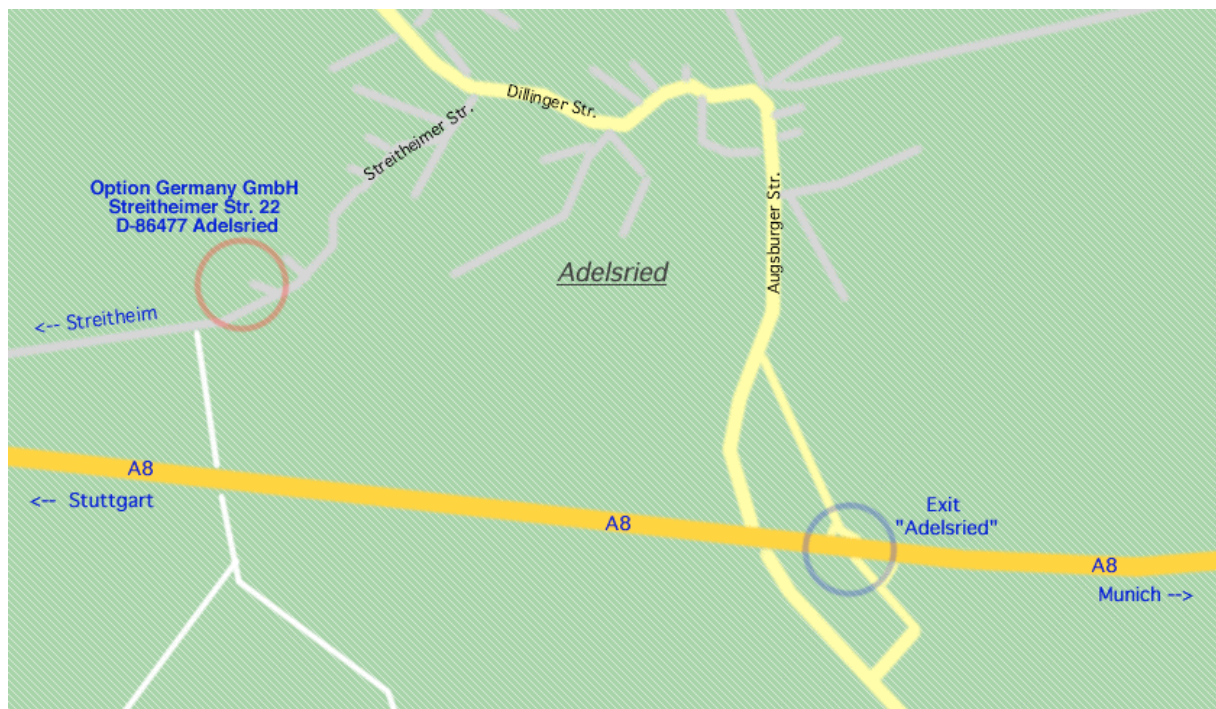

How to get to the Option Software Centre

CAR

Coming from Munich take the highway A8 in the direction to Stuttgart. Leave the highway at the exit „Adelsried“ and turn right at the branch.

If you reach Adelsried drive straight on the main street. After 1 kilometer (nearly the end of town) you'll see a store on the right and on the left a branch to a street in the direction to „Streitheim“.

Turn left and follow the road up the hill. On the top, there is a glass building on the right side with our office.

RAIL

There is no direct railroad connection to Adelsried. Use the main station „Augsburg Hbf“, it is about 20 km from Adelsried. From there use the bus line no. 501.

BUS

From the bus station at „Augsburg Hbf“, line no. 501 departs nearly every two hours throughout every day from 6.00 a.m. to 6:30 p.m. The most suitable station in Adelsried is „Dillinger Strasse“ (previous stations are „Waage“ and „Adelsried Süd“). Journey time is about 45 min. Please turn left after getting off and walk about 5 min. on the „Streitheimer Strasse“ hill up to our office.

PLANE

Munich airport is approximately 100 km east of Adelsried. Connection is through railway to Augsburg Hbf and then by bus to Adelsried. Augsburg Airport is approximately 20 km east of Adelsried but is only available for a limited number of national flights. Connection is by bus across Augsburg Hbf and Adelsried bus line 501.